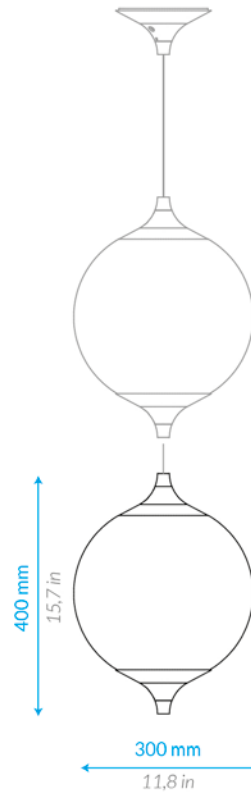

## Sospensione Luminosa *Lighting Suspension*

Item: **TF 1026 SU / 1**  
Light Source: **E27 socket bulb**  
Power: **MAX 100 W**  
(18 W LED bulb supplied)  
Voltage: **220 / 240 V** (110V Vers. USA)  
Product Weight: **≈ 5 Kg / 11 lbs**

## Vetro Luminoso Aggiuntivo *Additional Lighting Glass*

Item: **TF 1026 SU / 2**  
Light Source: **E27 socket bulb**  
Power: **MAX 100 W** (18W LED bulb supplied)  
Voltage: **220 / 240 V** (110V Vers. USA)  
Product Weight: **≈ 4 Kg / 8 lbs**