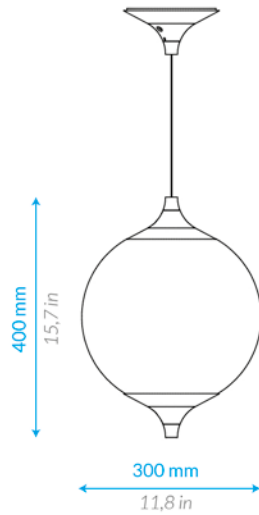

## Sospensione Luminosa *Lighting Suspension*

Item: **TF 1026 SU / 1**  
Light Source: **E27 socket bulb**  
Power: **MAX 100 W**  
(18 W LED bulb supplied)  
Voltage: **220 / 240 V** (110V Vers. USA)  
Product Weight: **≈ 5 Kg / 11 lbs**

## Vetro Luminoso Aggiuntivo *Additional Lighting Glass*

Item: **TF 1026 SU / 2**  
Light Source: **E27 socket bulb**  
Power: **MAX 100 W** (18W LED bulb supplied)  
Voltage: **220 / 240 V** (110V Vers. USA)  
Product Weight: **≈ 4 Kg / 8 lbs**