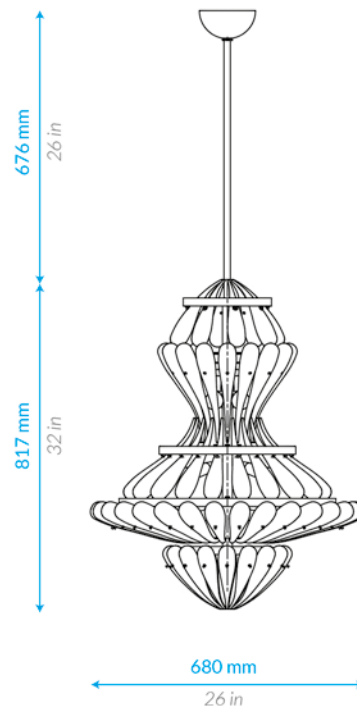

# BALLERINO

---

**Lampadario 90 Vetri Specchiati**  
*90 Mirrored Glass Chandelier*

Item: **TF 3004 CH / MIR**

Light Source: **9 E14 socket bulbs**

Power: **9 x MAX 60 W** (9 HSG P45 46W supplied)

Voltage: **220 / 240 V** (110V Vers. USA)