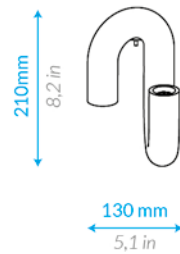

Gancio Luminoso, 1 Connessione
Lighting Hook, 1 Connection

Item: **TF 2001 HW**
Light Source: **LED POINT 2 x 0,5 W**
Power: **1 W**
Voltage: **12 V DC**
Product Weight: **0,5 Kg / lbs 1,1**

Gancio Luminoso, 2 Connessioni
Lighting Hook, 2 Connections

Item: **TF 2002 HW**
Light Source: **LED POINT 2 x 0,5 W**
Power: **1 W**
Voltage: **12 V DC**
Product Weight: **0,5 Kg / lbs 1,1**

Disponibile in / Available in:

Colore Vetri / Glass Color

Trasparenti / Clear