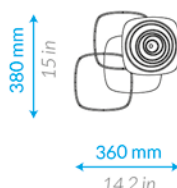

Applique 1 Luce *1 Light Wall Lamp*

Item: **TF 1027 WS / 2**
Light Source: **LED modules**
Power: **8,9 W**
Voltage: **220 / 240 V** (110V Vers. USA)
Product Weight: **3 Kg / 6 lbs**