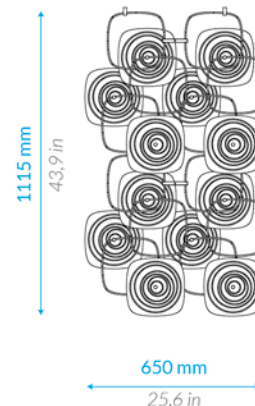

JIMMY

Sospensione Luminosa *Lighting Suspension*

Item: **TF 1027 SU / 54**
 Light Source: **LED modules**
 Power: **62,1 W**
 Voltage: **220 / 240 V** (110V Vers. USA)
 Product Weight: **16 Kg / 32 lbs**

Modulo 6 vetri *No Lighting Form - 6 glasses*

Item: **TF 1027 WS / 4**
 Product Weight: **2,5 Kg / 5 lbs**

Modulo 12 vetri *No Lighting Form - 12 glasses*

Item: **TF 1027 WS / 6**
 Product Weight: **2,5 Kg / 5 lbs**

Applique 1 Luce *1 Light Wall Lamp*

Item: **TF 1027 WS / 3**
 Light Source: **LED modules**
 Power: **8,9 W**
 Voltage: **220 / 240 V** (110V Vers. USA)
 Product Weight: **3,5 Kg / 7 lbs**

Applique 1 Luce *1 Light Wall Lamp*

Item: **TF 1027 WS / 2**
 Light Source: **LED modules**
 Power: **8,9 W**
 Voltage: **220 / 240 V** (110V Vers. USA)
 Product Weight: **3 Kg / 6 lbs**

Applique 1 Luce *1 Light Wall Lamp*

Item: **TF 1027 WS / 1**
 Light Source: **LED modules**
 Power: **8,9 W**
 Voltage: **220 / 240 V** (110V Vers. USA)
 Product Weight: **3 Kg / 6 lbs**