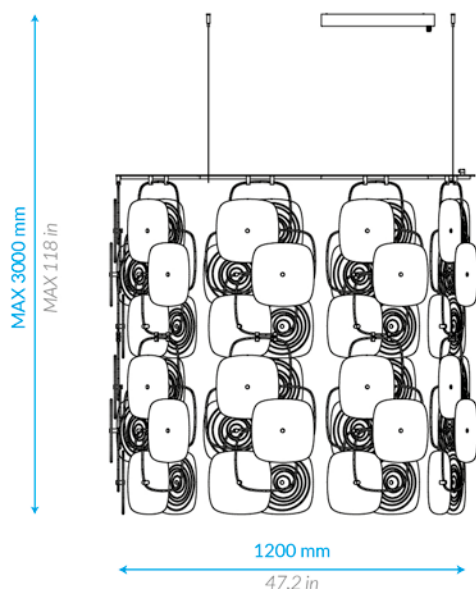

JIMMY

Sospensione Luminosa *Lighting Suspension*

Item: **TF 1027 SU / 54**
 Light Source: **LED modules**
 Power: **62,1 W**
 Voltage: **220 / 240 V** (110V Vers. USA)
 Product Weight: **16 Kg / 32 lbs**

Modulo 6 vetri *No Lighting Form - 6 glasses*

Item: **TF 1027 WS / 4**
 Product Weight: **2,5 Kg / 5 lbs**

Modulo 12 vetri *No Lighting Form - 12 glasses*

Item: **TF 1027 WS / 6**
 Product Weight: **2,5 Kg / 5 lbs**

Applique 1 Luce *1 Light Wall Lamp*

Item: **TF 1027 WS / 3**
 Light Source: **LED modules**
 Power: **8,9 W**
 Voltage: **220 / 240 V** (110V Vers. USA)
 Product Weight: **3,5 Kg / 7 lbs**

Applique 1 Luce *1 Light Wall Lamp*

Item: **TF 1027 WS / 2**
 Light Source: **LED modules**
 Power: **8,9 W**
 Voltage: **220 / 240 V** (110V Vers. USA)
 Product Weight: **3 Kg / 6 lbs**

Applique 1 Luce *1 Light Wall Lamp*

Item: **TF 1027 WS / 1**
 Light Source: **LED modules**
 Power: **8,9 W**
 Voltage: **220 / 240 V** (110V Vers. USA)
 Product Weight: **3 Kg / 6 lbs**