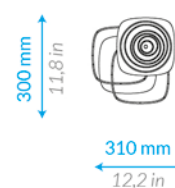

Applique 1 Luce *1 Light Wall Lamp*

Item: **TF 1027 WS / 1**
Light Source: **LED modules**
Power: **8,9 W**
Voltage: **220 / 240 V** (110V Vers. USA)
Product Weight: **3 Kg / 6 lbs**