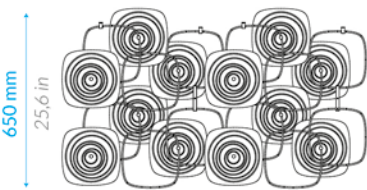

Non Trasparenti / Solid

WM	12	Bianco White Milk	LG	18	Grigio Chiaro Light Grey
LG	13	Verde Pisello Light Green	IV	19	Avorio Ivory
NG	14	Verde Nilo Nile Green	PG	20	Grigio Perla Pearl Grey
BP	15	Pervinca Periwinkle	PP	21	Viola Purple
CS	16	Celeste Chiaro Clear Sky	PR	22	Rosso Porpora Chiaro Purple Red
DT	17	Turchese Scuro Dark Turquoise	DB	23	Marrone Scuro Dark Brown

Speciali / Special

LT GREY	29	Grigio Fumè Chiaro Smokey Light Grey	ST	35	Acciaio Trasp. Transp. Steel
DK GREY	30	Grigio Fumè Scuro Smokey Dark Grey	COR	36	Corniola Trasp. Transp. Carnelian
YEL	31	Giallo Limone Lemonish Yellow	AQUA	37	Acquamarina Trasp. Transp. Sea Water
VIOL	32	Violetto Violet	MC	38	Cristallo Specchiato Mirrored Crystal
GREY	33	Grigio Medio Medium Grey	GREEN	39	Verde Green
AM	34	Ametista Trasp. Transp. Amethyst			

Finiture / Finishing

A	Oro Lucido Glossy Gold Plated	G	Nero Opaco Matt Black RAL 9005
B	Cromo Lucido Glossy Chrome Plated	I	Bianco Opaco+Gomma Soft Matt White+Soft Rubber
C	Grigio Opaco Matt Grey RAL 7030	L	Ottone Brunito Burnished Brass
D	Beige Opaco Matt Beige RAL 1019	M	Acciaio Brunito Burnished Steel
E	Marrone Opaco Matt Brown RAL 8028	N	Bianco Verniciato White Painted
F	Bianco Opaco Matt White RAL 9003	O	Verniciatura Bronzo Bronze Painted

Lavorazioni / Techniques

PUL	PULEGOSO	RIG	RIGADIN
BAL	BALLOTON	SPIR	SPIRALE

1100 mm

43,3 in