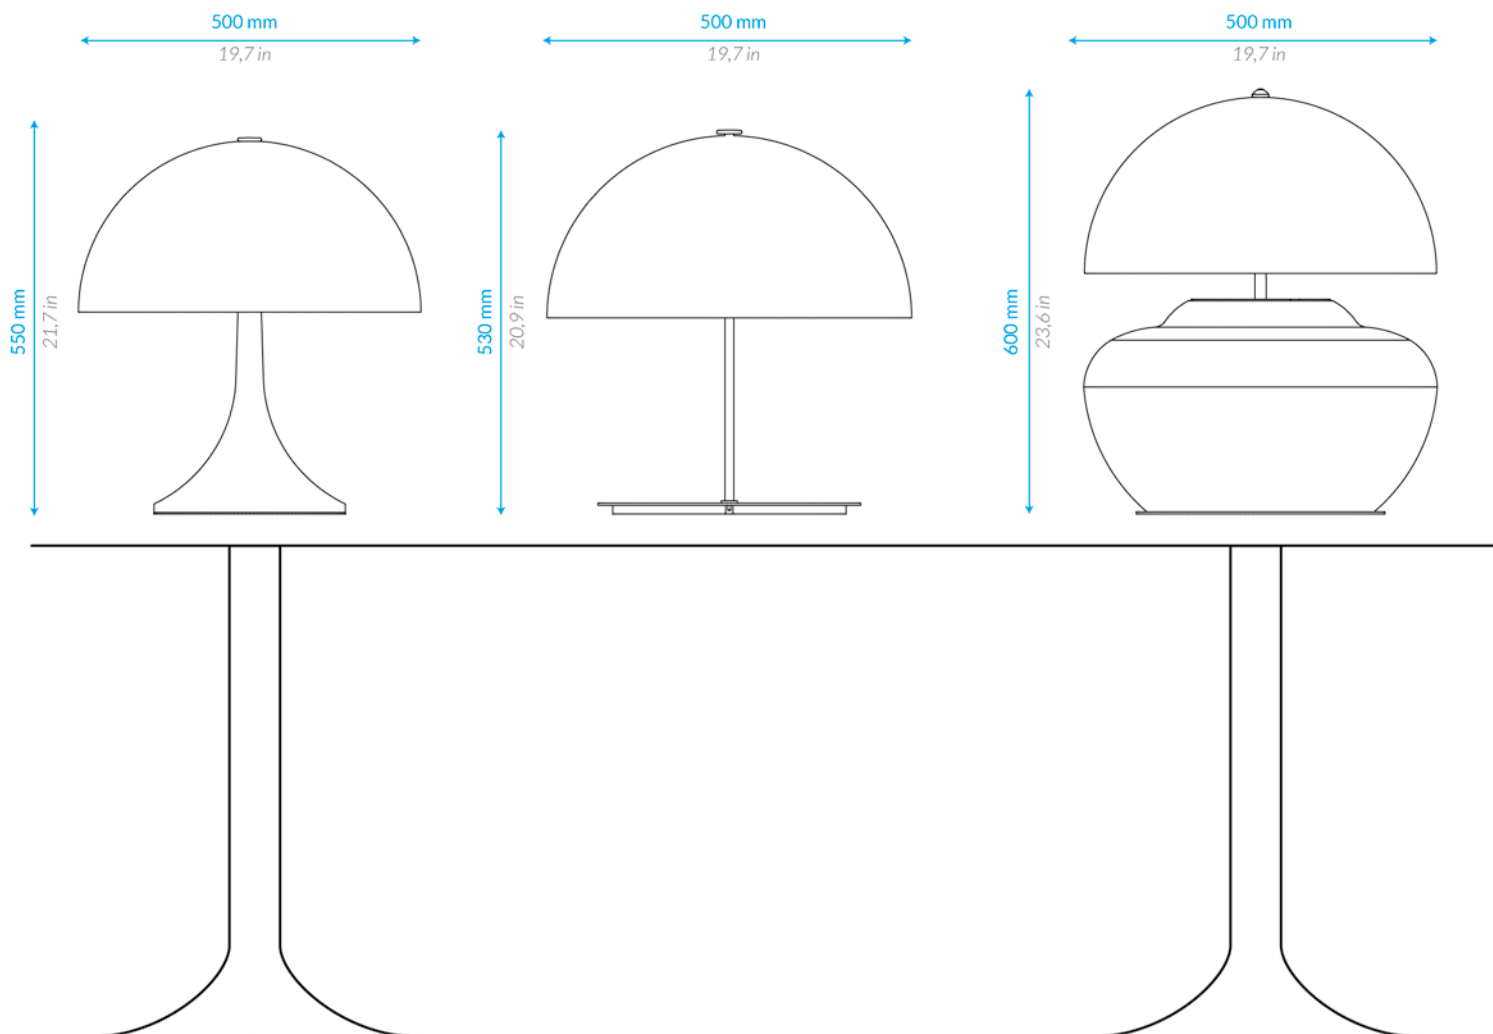

BRISA - PARASOL - SFIORO

Lampada da Tavolo Table Lamp

Item: **TF 1024 TL / 1**
Light Source: **E14 socket bulbs**
Power: **3x MAX 60 W**
(HSG P45 46 W supplied)
Voltage: **220 / 240 V** (110V Vers. USA)
Product Weight: **≈ 6 Kg / 13 lbs**

Lampada da Tavolo Table Lamp

Item: **TF 1024 TL / 2**
Light Source: **E14 socket bulbs**
Power: **3x MAX 60 W**
(HSG P45 46 W supplied dimmable)
Voltage: **220 / 240 V** (110V Vers. USA)
Product Weight: **≈ 6 Kg / 13 lbs**

Lampada da Tavolo Table Lamp

Item: **TF 1024 TL / 3**
Light Source: **E14 socket bulbs**
Power: **3x MAX 40 W + 3 MAX 60 W**
(3 HSG P45 46 W + 3 HSG P45 46 W supplied dimmable)
Voltage: **220 / 240 V** (110V Vers. USA)
Product Weight: **≈ 8 Kg / 13 lbs**