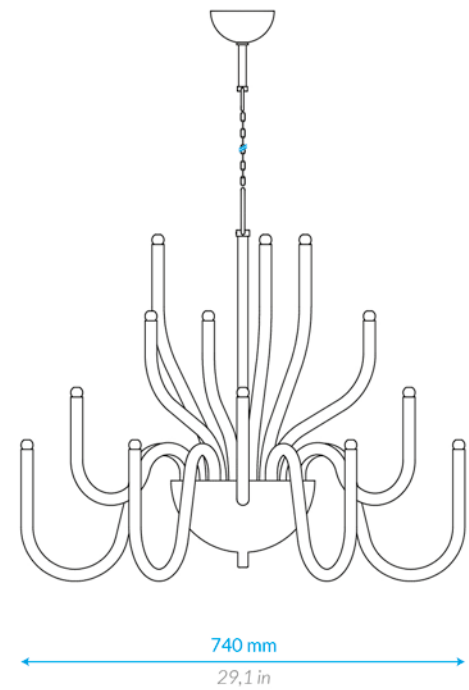

Fam. 1023

GORGONE

Lampadario 30 Bracci
30 Arms Chandelier

Item: **TF 1023 CH / 30**
Light Source: **G4 Socket halogen bulb**
Power: **30x MAX 10 W**
Voltage: **220 / 240 V** (110V Vers. USA)
Product Weight: **≈ 18 Kg / 39 lbs**

Lampadario 18 Bracci
18 Arms Chandelier

Item: **TF 1023 CH / 18**
Light Source: **G4 Socket halogen bulb**
Power: **18x MAX 10 W**
Voltage: **220 / 240 V** (110V Vers. USA)
Product Weight: **≈ 14 Kg / 30 lbs**

Applique 10 Luci 10 Lights Wall Lamp

Item: **TF 1023 WS / 10**
 Light Source: **G4 Socket halogen bulb**
 Power: **10x MAX 10 W**
 Voltage: **220 / 240 V** (110V Vers. USA)
 Product Weight: **≈ 8 Kg / 17 lbs**

Disponibile in / Available in:

Colore Vetri / Glass Color

Trasparenti / Clear	
CR 1	Cristallo Crystal
MT 2	Topazio Medio Medium Topaz
GG 3	Verde Erba Medio Medium Grass Green
MG 4	Verde Marino Chiaro Medium Marine Green
DE 5	Verde Smeraldo Scuro Dark Emerald Green
DS 6	Acquamarina Scura Dark Sea Water
MA 7	Ametista Medio Medium Amethyst
DG 8	Grigio Grey
CB 9	Blu Cobalto Cobalt Blue
BL 10	Nero Black
MR 11	Rosso Medio Medium Red
Non Trasparenti / Solid	
WM 12	Bianco White Milk
LG 13	Verde Pisello Light Green
NG 14	Verde Nilo Nile Green
BP 15	Pervinca Periwinkle
CS 16	Celeste Chiaro Clear Sky
DT 17	Turchese Scuro Dark Turquoise
LG 18	Grigio Chiaro Light Grey
IV 19	Avorio Ivory
PG 20	Grigio Perla Pearl Grey
PP 21	Viola Purple
PR 22	Rosso Porpora Chiaro Purple Red
DB 23	Marrone Scuro Dark Brown
Speciali / Special	
LT GREY 29	Grigio Fumè Chiaro Smokey Light Grey
DK GREY 30	Grigio Fumè Scuro Smokey Dark Grey
YEL 31	Giallo Limone Lemonish Yellow
VIOL 32	Violetto Violet
GREY 33	Grigio Medio Medium Grey
AM 34	Ametista Trasp. Transp. Amethyst
ST 35	Acciaio Trasp. Transp. Steel
COR 36	Corniola Trasp. Transp. Carnelian
AQUA 37	Acquamarina Trasp. Transp. Sea Water
MC 38	Cristallo Specchiato Mirrored Crystal
GREEN 39	Verde Green