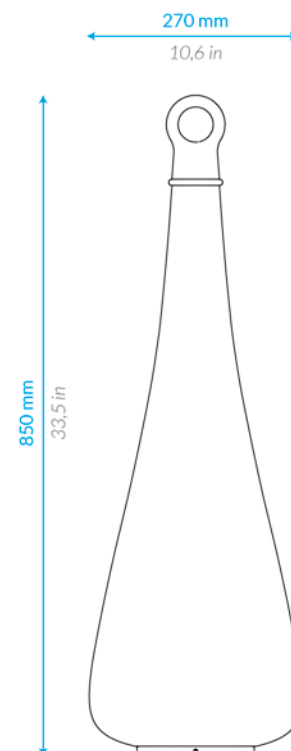

BOTT

Sospensione Luminosa *Lighting Suspension*

Item: **TF 1021 SU / 1**
Light Source: **E27 Socket bulb**
Power: **MAX 150 W** (HSG A55 116 W supplied dimmable)
Voltage: **220 / 240 V** (110V Vers. USA)
Product Weight: **≈5 Kg / 11 lbs**

Lampada da Terra/Tavolo *Table/Floor Lamp*

Item: **TF 1021 RL/1**
Light Source: **E27 Socket bulb**
Power: **MAX 150 W**
(HSG A55 116 W supplied dimmable)
Voltage: **220 / 240 V** (110V Vers. USA)
Product Weight: **≈5 Kg / 11 lbs**