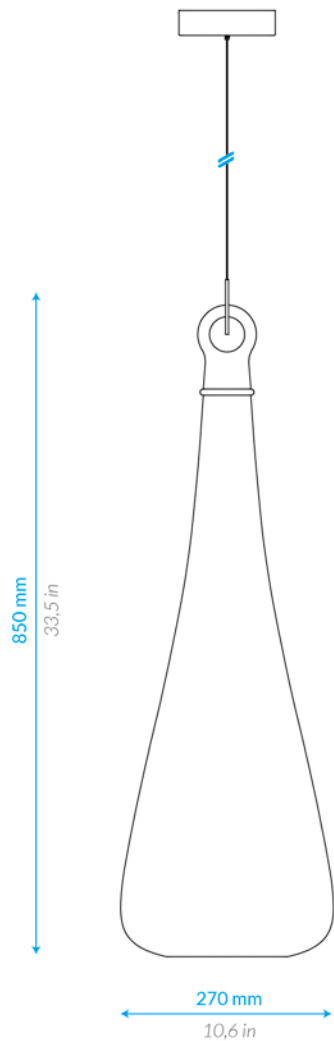

BOTT

Sospensione Luminosa *Lighting Suspension*

Item: **TF 1021 SU / 1**
Light Source: **E27 Socket bulb**
Power: **MAX 150 W** (HSG A55 116 W supplied dimmable)
Voltage: **220 / 240 V** (110V Vers. USA)
Product Weight: **≈5 Kg / 11 lbs**

Lampada da Terra/Tavolo *Table/Floor Lamp*

Item: **TF 1021 RL/1**
Light Source: **E27 Socket bulb**
Power: **MAX 150 W**
(HSG A55 116 W supplied dimmable)
Voltage: **220 / 240 V** (110V Vers. USA)
Product Weight: **≈5 Kg / 11 lbs**