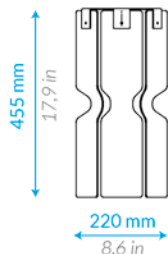

BELT

Sospensione Luminosa
Lighting Suspension

Item: **TF 1020 SU / 6**
 Light Source: **E27 Socket bulb**
 Power: **MAX 150 W**
 (HSG A55 77 W Supplied)
 Voltage: **220 / 240 V** (110V Vers. USA)
 Product Weight: **5 Kg / 11 lbs**

Sospensione Luminosa
Lighting Suspension

Item: **TF 1020 SU / 20**
 Light Source: **E27 Socket bulb**
 Power: **2x MAX 150 W**
 (2 HSG A55 77 W supplied)
 Voltage: **220 / 240 V** (110V Vers. USA)
 Product Weight: **13 Kg / 28 lbs**

Sospensione Luminosa
Lighting Suspension

Item: **TF 1020 SU / 28**
 Light Source: **E27 Socket bulb**
 Power: **3x MAX 150 W**
 (3 HSG A55 77 W supplied)
 Voltage: **220 / 240 V** (110V Vers. USA)
 Product Weight: **17 Kg / 37 lbs**

Sospensione Luminosa Lighting Suspension

Item: **TF 1020 SU / 38**

Light Source: **E27 Socket bulb**

Power: **5x MAX 150 W**

(2 HSG A55 77 W)

Voltage: **220 / 240 V** (110V Vers. USA)

Product Weight: **23 Kg / 51 lbs**