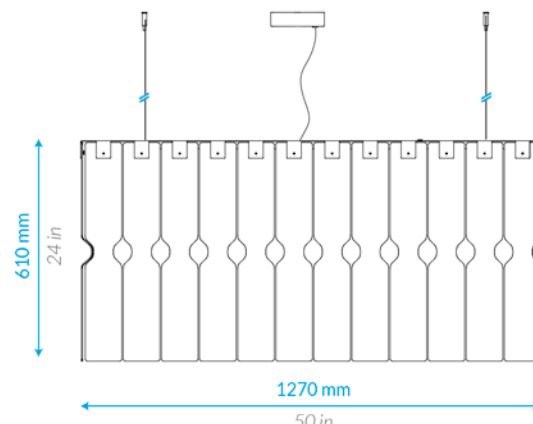

BELT

Sospensione Luminosa
Lighting Suspension

Item: **TF 1020 SU / 6**
 Light Source: **E27 Socket bulb**
 Power: **MAX 150 W**
 (HSG A55 77 W Supplied)
 Voltage: **220 / 240 V** (110V Vers. USA)
 Product Weight: **5 Kg / 11 lbs**

Sospensione Luminosa
Lighting Suspension

Item: **TF 1020 SU / 20**
 Light Source: **E27 Socket bulb**
 Power: **2x MAX 150 W**
 (2 HSG A55 77 W supplied)
 Voltage: **220 / 240 V** (110V Vers. USA)
 Product Weight: **13 Kg / 28 lbs**

Sospensione Luminosa
Lighting Suspension

Item: **TF 1020 SU / 28**
 Light Source: **E27 Socket bulb**
 Power: **3x MAX 150 W**
 (3 HSG A55 77 W supplied)
 Voltage: **220 / 240 V** (110V Vers. USA)
 Product Weight: **17 Kg / 37 lbs**

Applique 1 Luce
1 Light Wall Lamp

Item: **TF 1020 WS / 1**
 Light Source: **E27 Socket bulb**
 Power: **MAX 100 W** (HSG A55 77 W supplied)
 Voltage: **220 / 240 V** (110V Vers. USA)
 Product Weight: **3 Kg / 6 lbs**