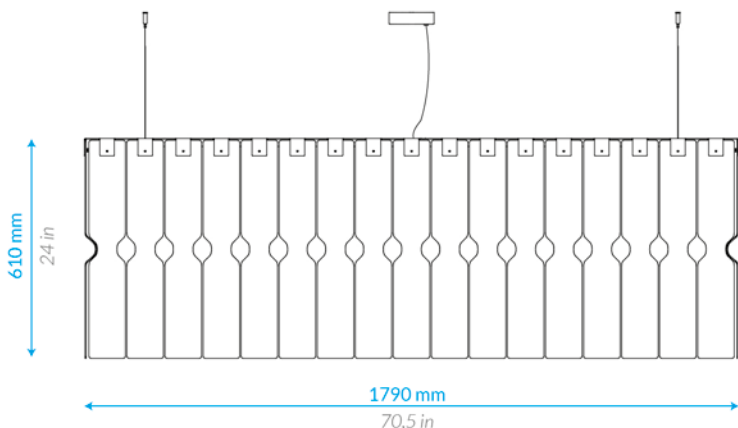

Sospensione Luminosa
Lighting Suspension

Item: **TF 1020 SU / 20**
 Light Source: **E27 Socket bulb**
 Power: **2x MAX 150 W**
 (2 HSG A55 77 W supplied)
 Voltage: **220 / 240 V** (110V Vers. USA)
 Product Weight: **13 Kg / 28 lbs**

Sospensione Luminosa
Lighting Suspension

Item: **TF 1020 SU / 28**
 Light Source: **E27 Socket bulb**
 Power: **3x MAX 150 W**
 (3 HSG A55 77 W supplied)
 Voltage: **220 / 240 V** (110V Vers. USA)
 Product Weight: **17 Kg / 37 lbs**

Applique 1 Luce
1 Light Wall Lamp

Item: **TF 1020 WS / 1**
 Light Source: **E27 Socket bulb**
 Power: **MAX 100 W** (HSG A55 77 W supplied)
 Voltage: **220 / 240 V** (110V Vers. USA)
 Product Weight: **3 Kg / 6 lbs**

Sospensione Luminosa Lighting Suspension

Item: **TF 1020 SU / 38**

Light Source: **E27 Socket bulb**

Power: **5x MAX 150 W**

(2 HSG A55 77 W)

Voltage: **220 / 240 V** (110V Vers. USA)

Product Weight: **23 Kg / 51 lbs**