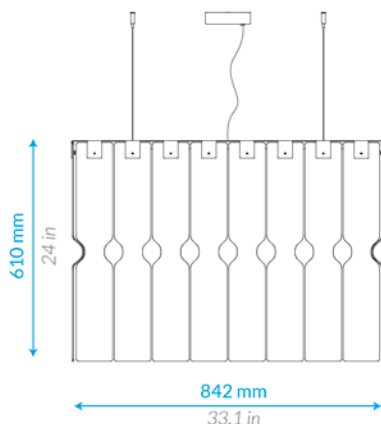

BELT

Sospensione Luminosa
Lighting Suspension

Item: **TF 1020 SU / 6**
 Light Source: **E27 Socket bulb**
 Power: **MAX 150 W**
 (HSG A55 77 W Supplied)
 Voltage: **220 / 240 V** (110V Vers. USA)
 Product Weight: **5 Kg / 11 lbs**

Sospensione Luminosa
Lighting Suspension

Item: **TF 1020 SU / 20**
 Light Source: **E27 Socket bulb**
 Power: **2x MAX 150 W**
 (2 HSG A55 77 W supplied)
 Voltage: **220 / 240 V** (110V Vers. USA)
 Product Weight: **13 Kg / 28 lbs**

Sospensione Luminosa
Lighting Suspension

Item: **TF 1020 SU / 28**
 Light Source: **E27 Socket bulb**
 Power: **3x MAX 150 W**
 (3 HSG A55 77 W supplied)
 Voltage: **220 / 240 V** (110V Vers. USA)
 Product Weight: **17 Kg / 37 lbs**

Applique 1 Luce
1 Light Wall Lamp

Item: **TF 1020 WS / 1**
 Light Source: **E27 Socket bulb**
 Power: **MAX 100 W** (HSG A55 77 W supplied)
 Voltage: **220 / 240 V** (110V Vers. USA)
 Product Weight: **3 Kg / 6 lbs**