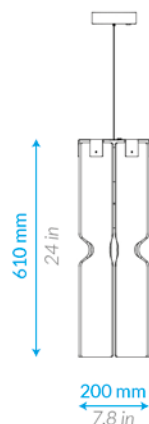

BELT

Sospensione Luminosa
Lighting Suspension

Item: **TF 1020 SU / 6**
 Light Source: **E27 Socket bulb**
 Power: **MAX 150 W**
 (HSG A55 77 W Supplied)
 Voltage: **220 / 240 V** (110V Vers. USA)
 Product Weight: **5 Kg / 11 lbs**

Sospensione Luminosa
Lighting Suspension

Item: **TF 1020 SU / 20**
 Light Source: **E27 Socket bulb**
 Power: **2x MAX 150 W**
 (2 HSG A55 77 W supplied)
 Voltage: **220 / 240 V** (110V Vers. USA)
 Product Weight: **13 Kg / 28 lbs**

Sospensione Luminosa
Lighting Suspension

Item: **TF 1020 SU / 28**
 Light Source: **E27 Socket bulb**
 Power: **3x MAX 150 W**
 (3 HSG A55 77 W supplied)
 Voltage: **220 / 240 V** (110V Vers. USA)
 Product Weight: **17 Kg / 37 lbs**

Applique 1 Luce
1 Light Wall Lamp

Item: **TF 1020 WS / 1**
 Light Source: **E27 Socket bulb**
 Power: **MAX 100 W** (HSG A55 77 W supplied)
 Voltage: **220 / 240 V** (110V Vers. USA)
 Product Weight: **3 Kg / 6 lbs**