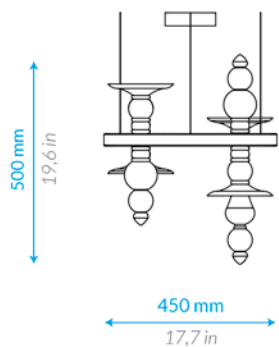

Lampadario 4 Luci 4 Lights Chandelier

Item: **TF 1006 CH / 4**
Light Source: **LED 4 x 5,4 W + 4 x 1,3 W**
Power: **26,8 W**
Voltage: **220 / 240 V** (110V Vers. USA)
Product Weight: **7 Kg / lbs 14**