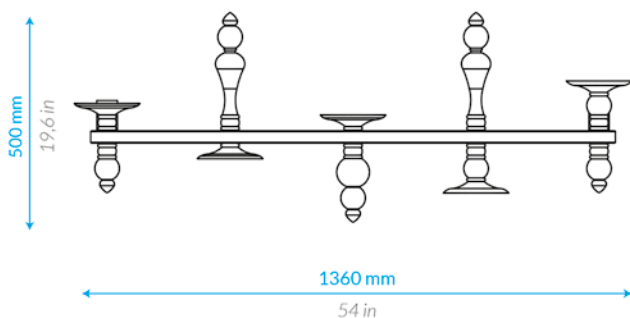

Applique 5 Luci
5 Lights Wall Lamp

Item: **TF 1006 CH / 5**
Light Source: **LED 5 x 5,4 W + 5 x 1,3 W**
Power: **33,5 W**
Voltage: **220 / 240 V** (110V Vers. USA)
Product Weight: **7 Kg / lbs 14**